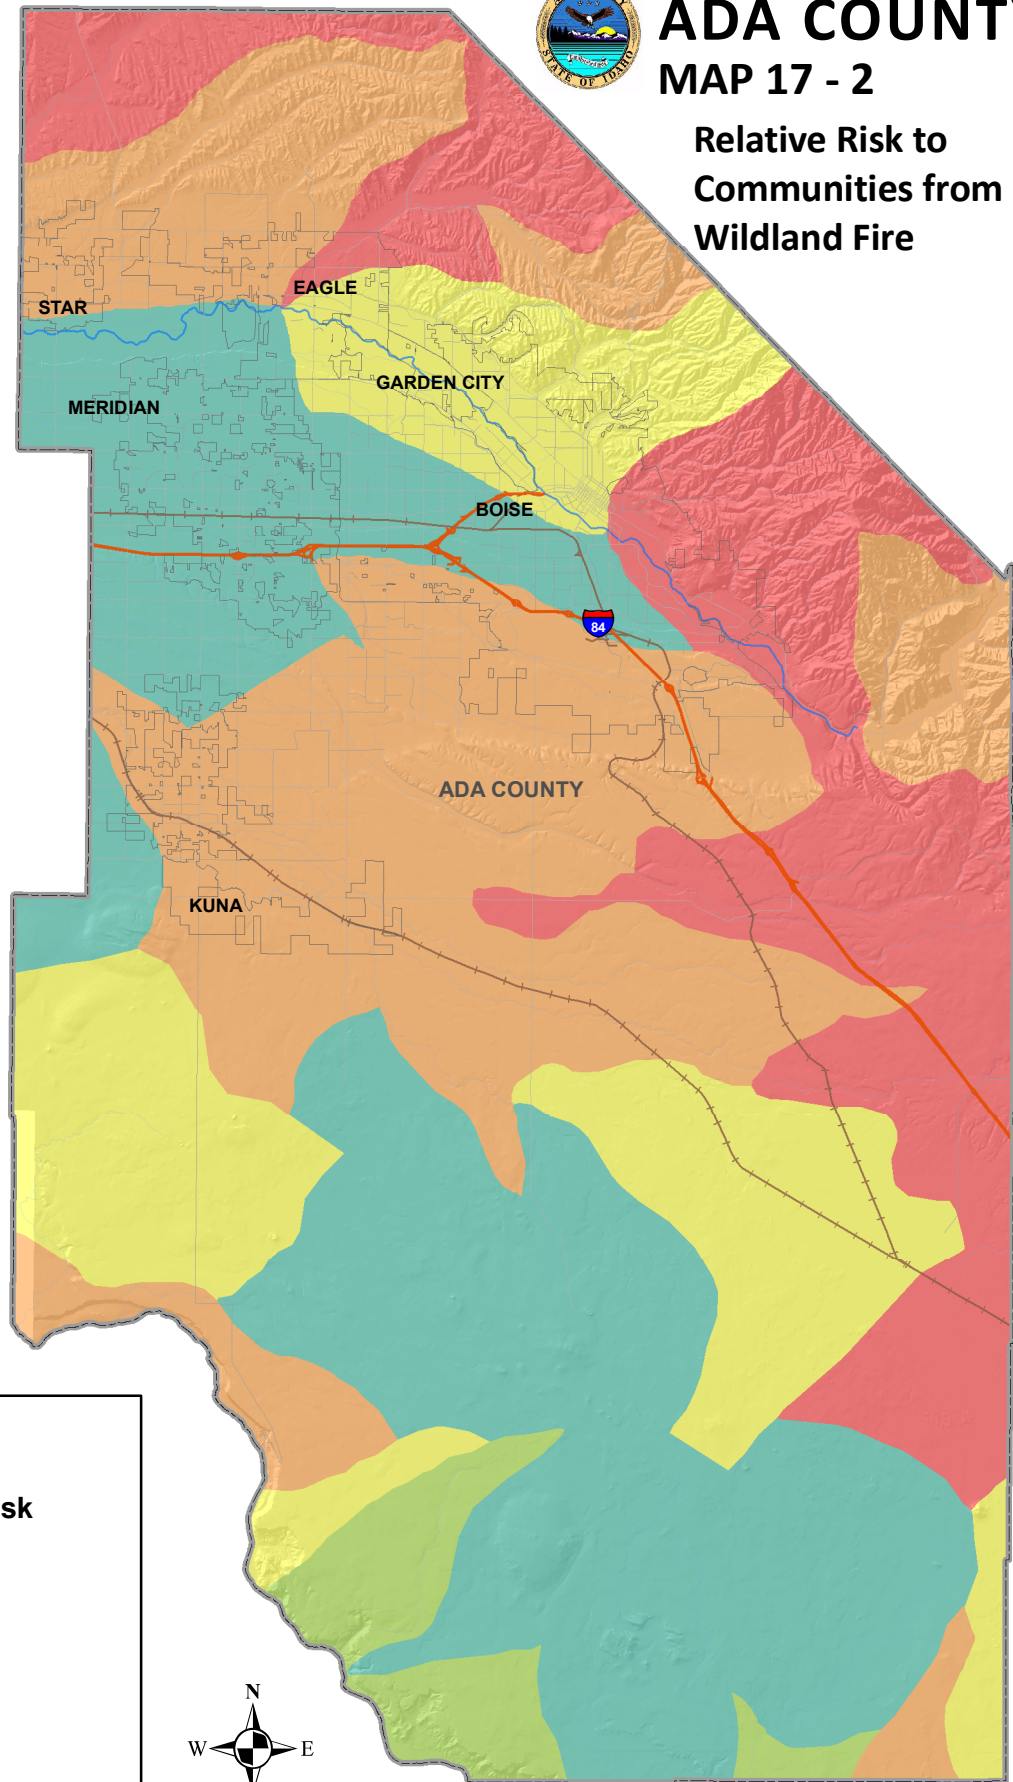

ADA COUNTY MAP 17 - 2

Relative Risk to Communities from Wildland Fire

Legend

Relative Wildland Fire Risk

-  Low
-  Low-Moderate
-  Moderate
-  Moderate-High
-  High

Data Sources:
 Idaho Bureau of Land Management
 Base Data: Ada County, Idaho Department
 of Water Resources