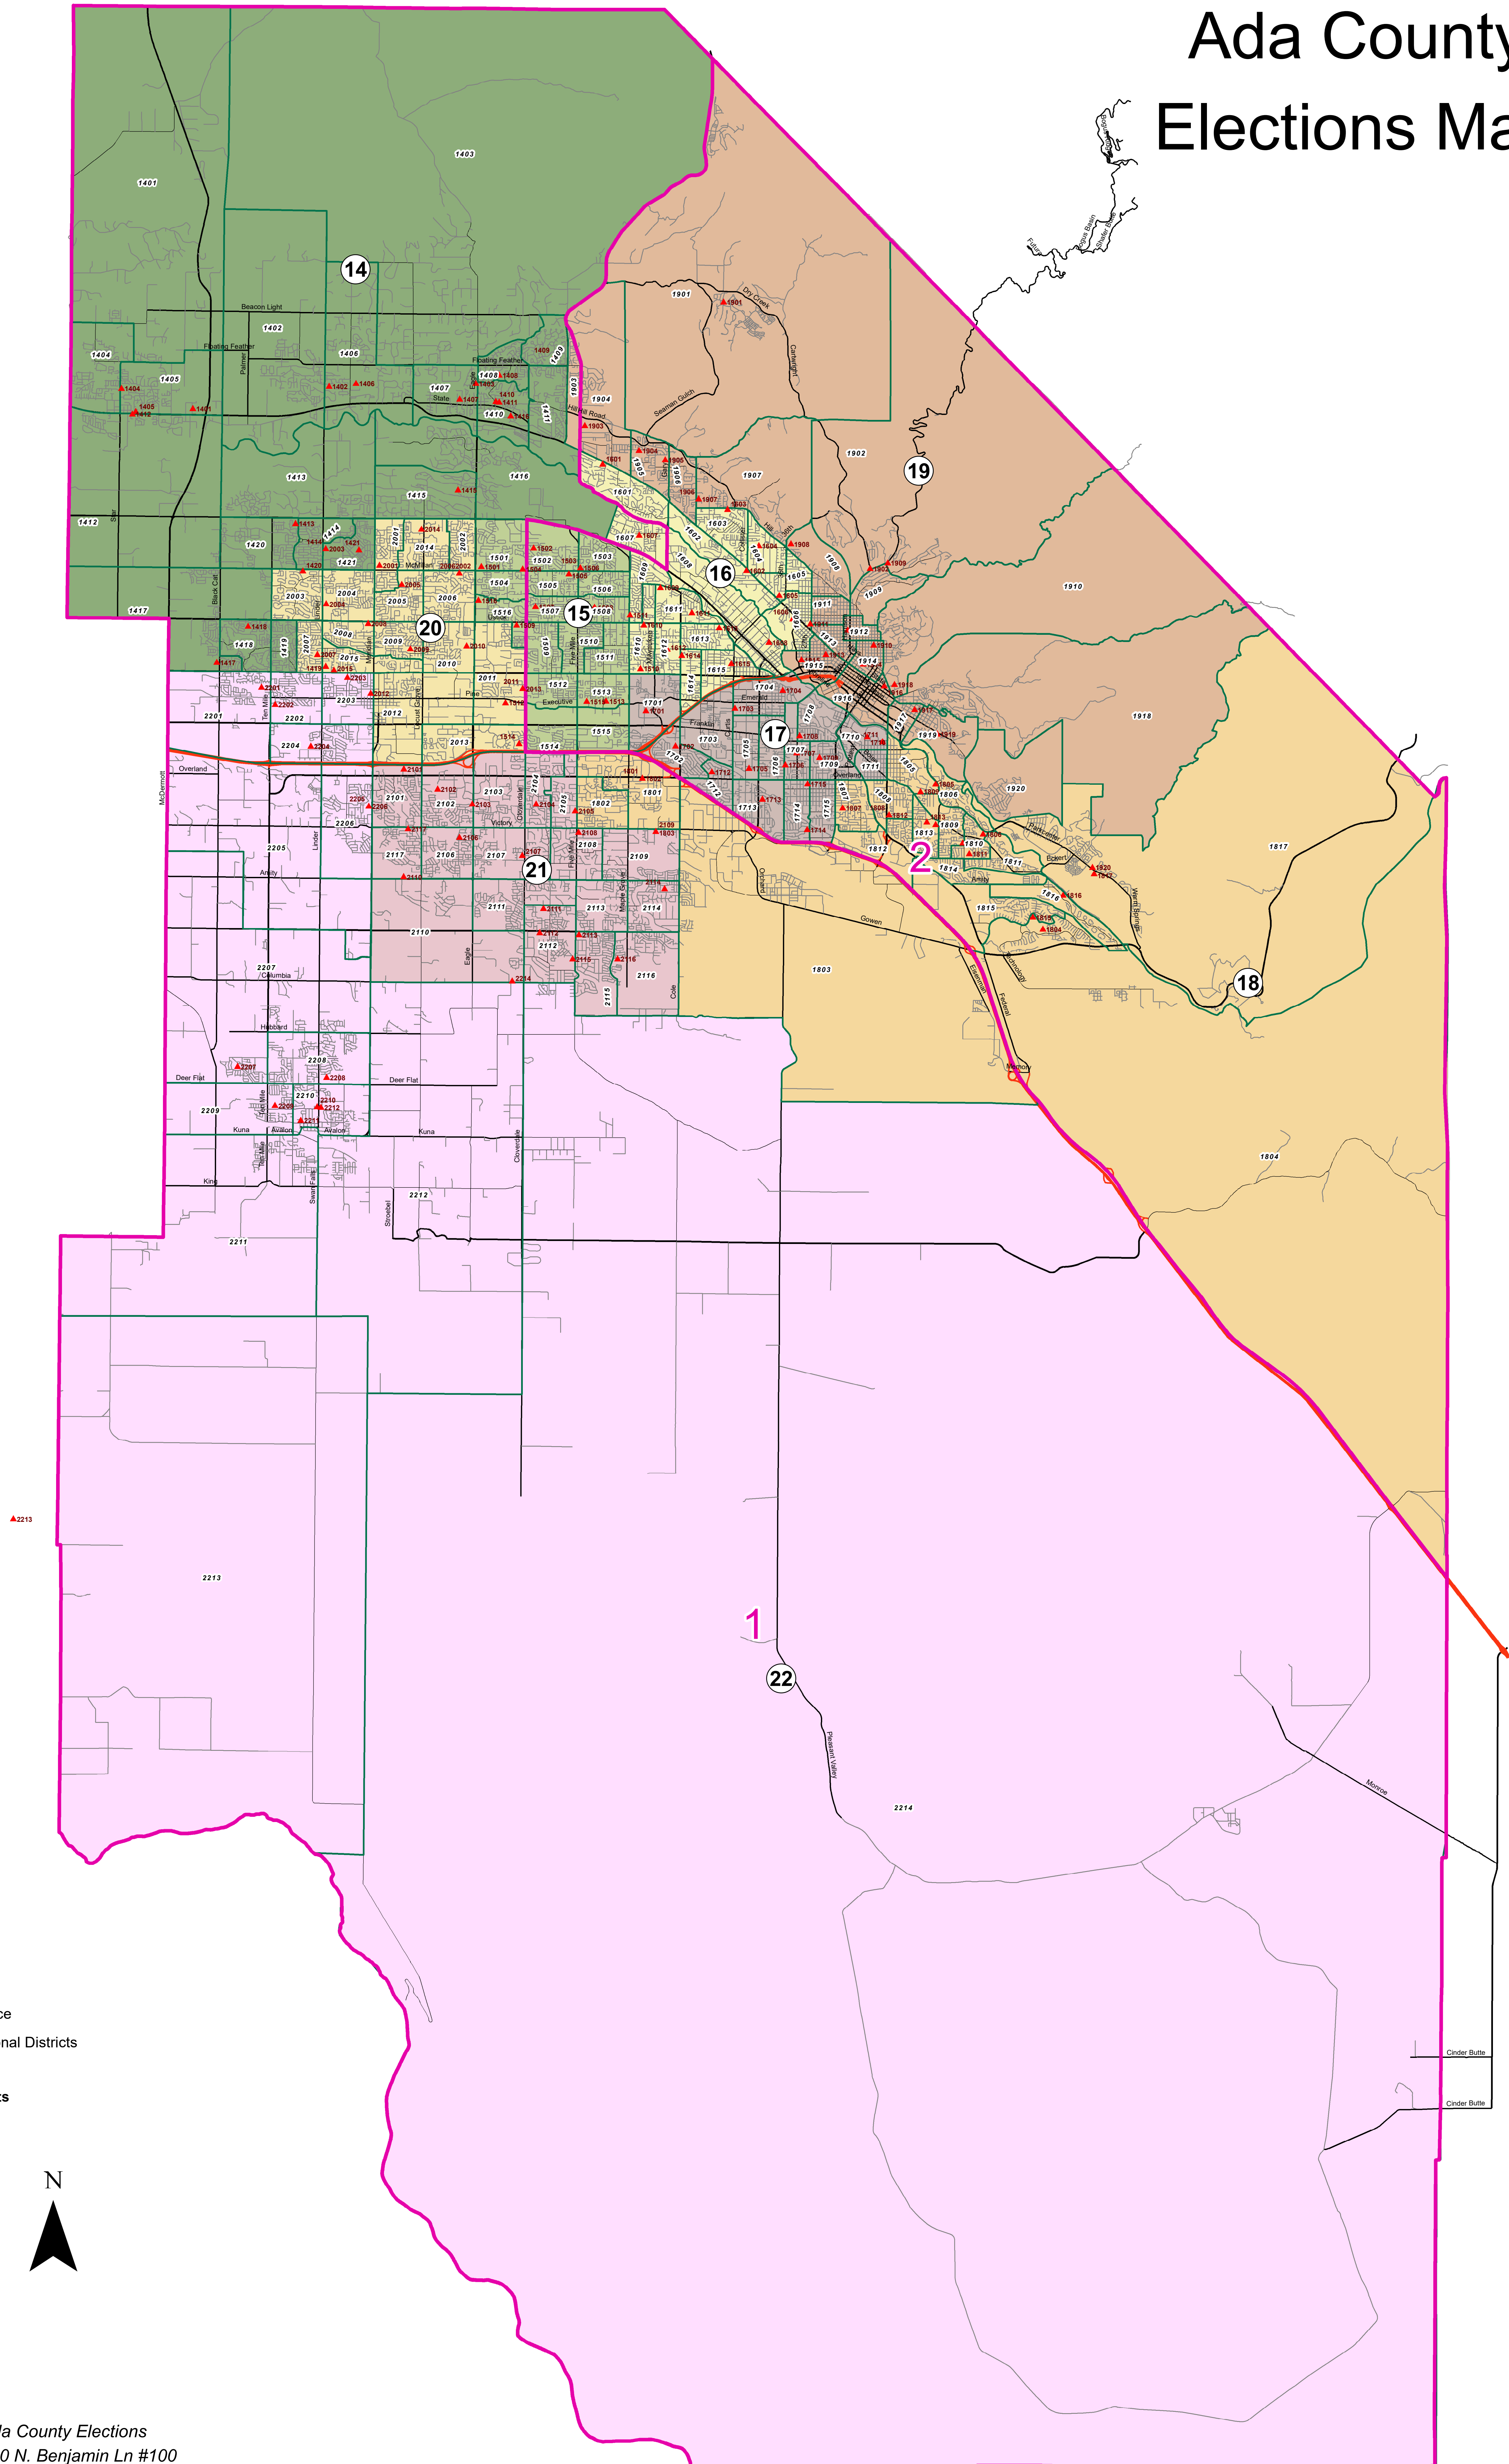

Ada County Elections Map

Legend

- ▲ Polling Place
- ▭ Congressional Districts
- ▭ Precincts
- Legislative Districts**
- 14
- 15
- 16
- 17
- 18
- 19
- 20
- 21
- 22

Ada County Elections
 400 N. Benjamin Ln #100
 Boise, ID 83704