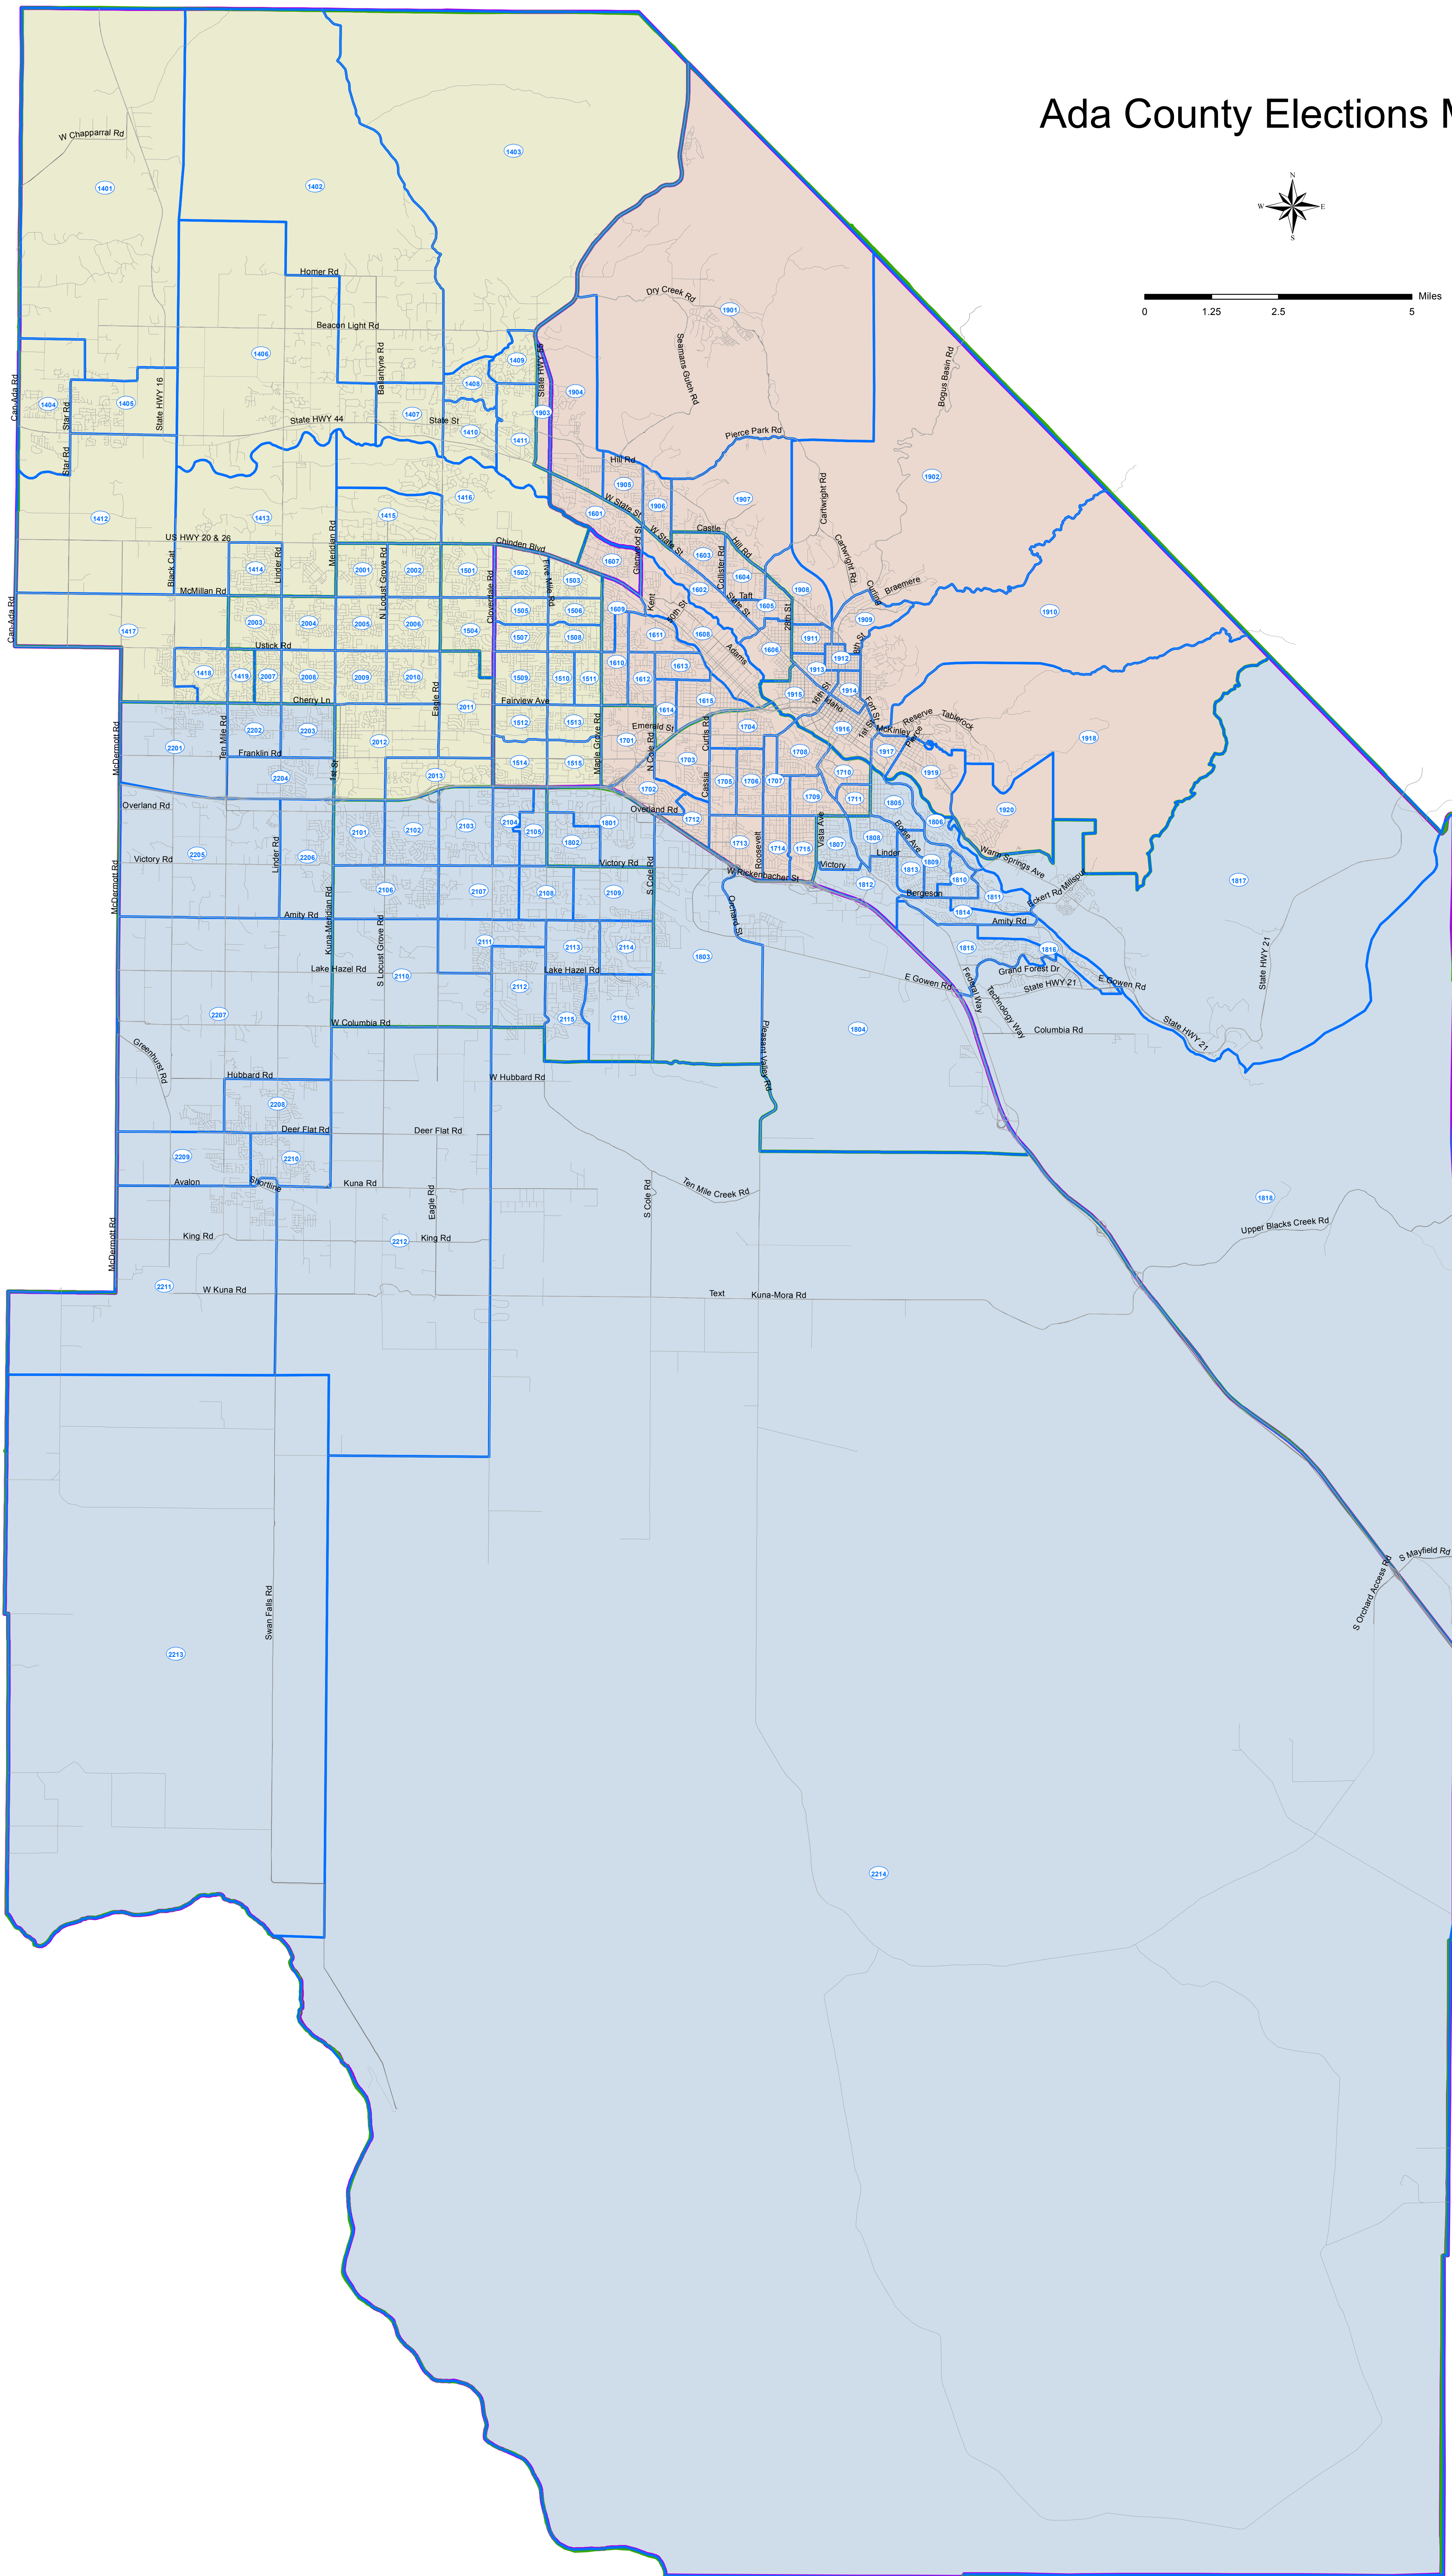

Ada County Elections Map

-  Major Streets
-  Precincts
-  Legislative Districts
-  Congressional Districts
-  Commissioner District 1
-  Commissioner District 2
-  Commissioner District 3

Ada County Elections
 400 N. Benjamin Ln #100
 Boise, ID 83704