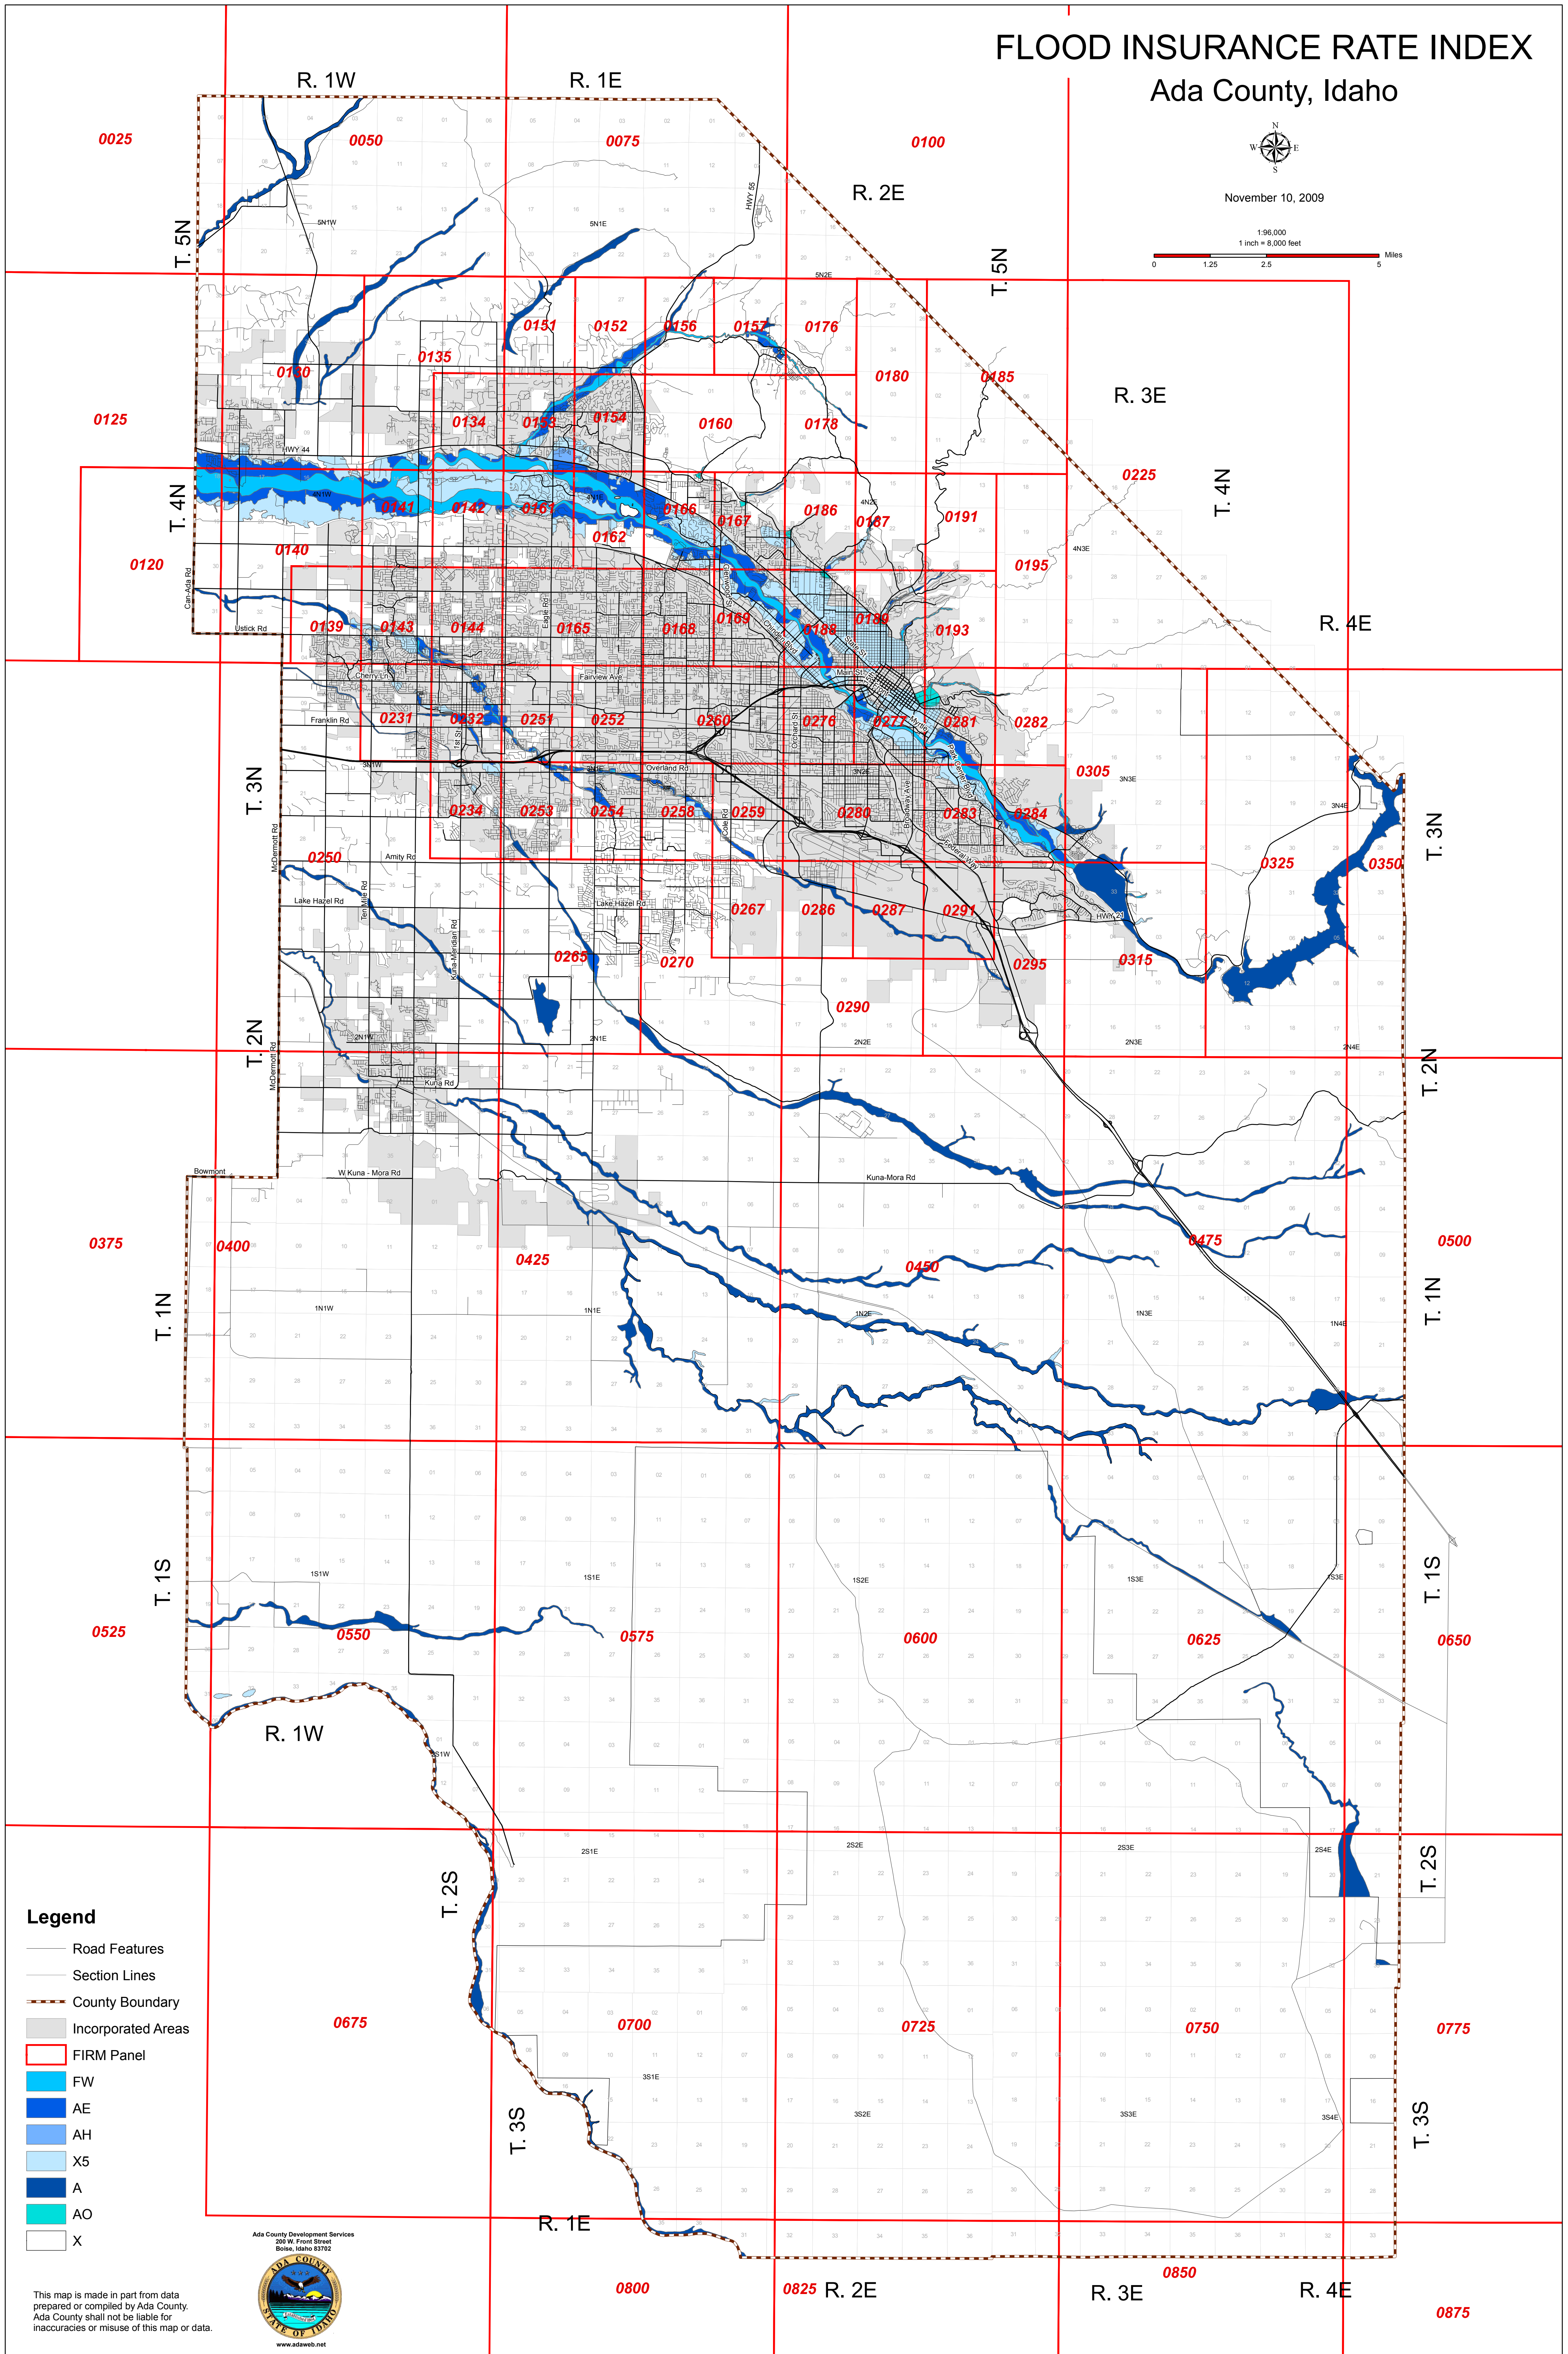

FLOOD INSURANCE RATE INDEX

Ada County, Idaho

November 10, 2009

1:96,000
1 inch = 8,000 feet

Legend

- Road Features
- Section Lines
- County Boundary
- Incorporated Areas
- FIRM Panel
- FW
- AE
- AH
- X5
- A
- AO
- X

www.adaweb.net