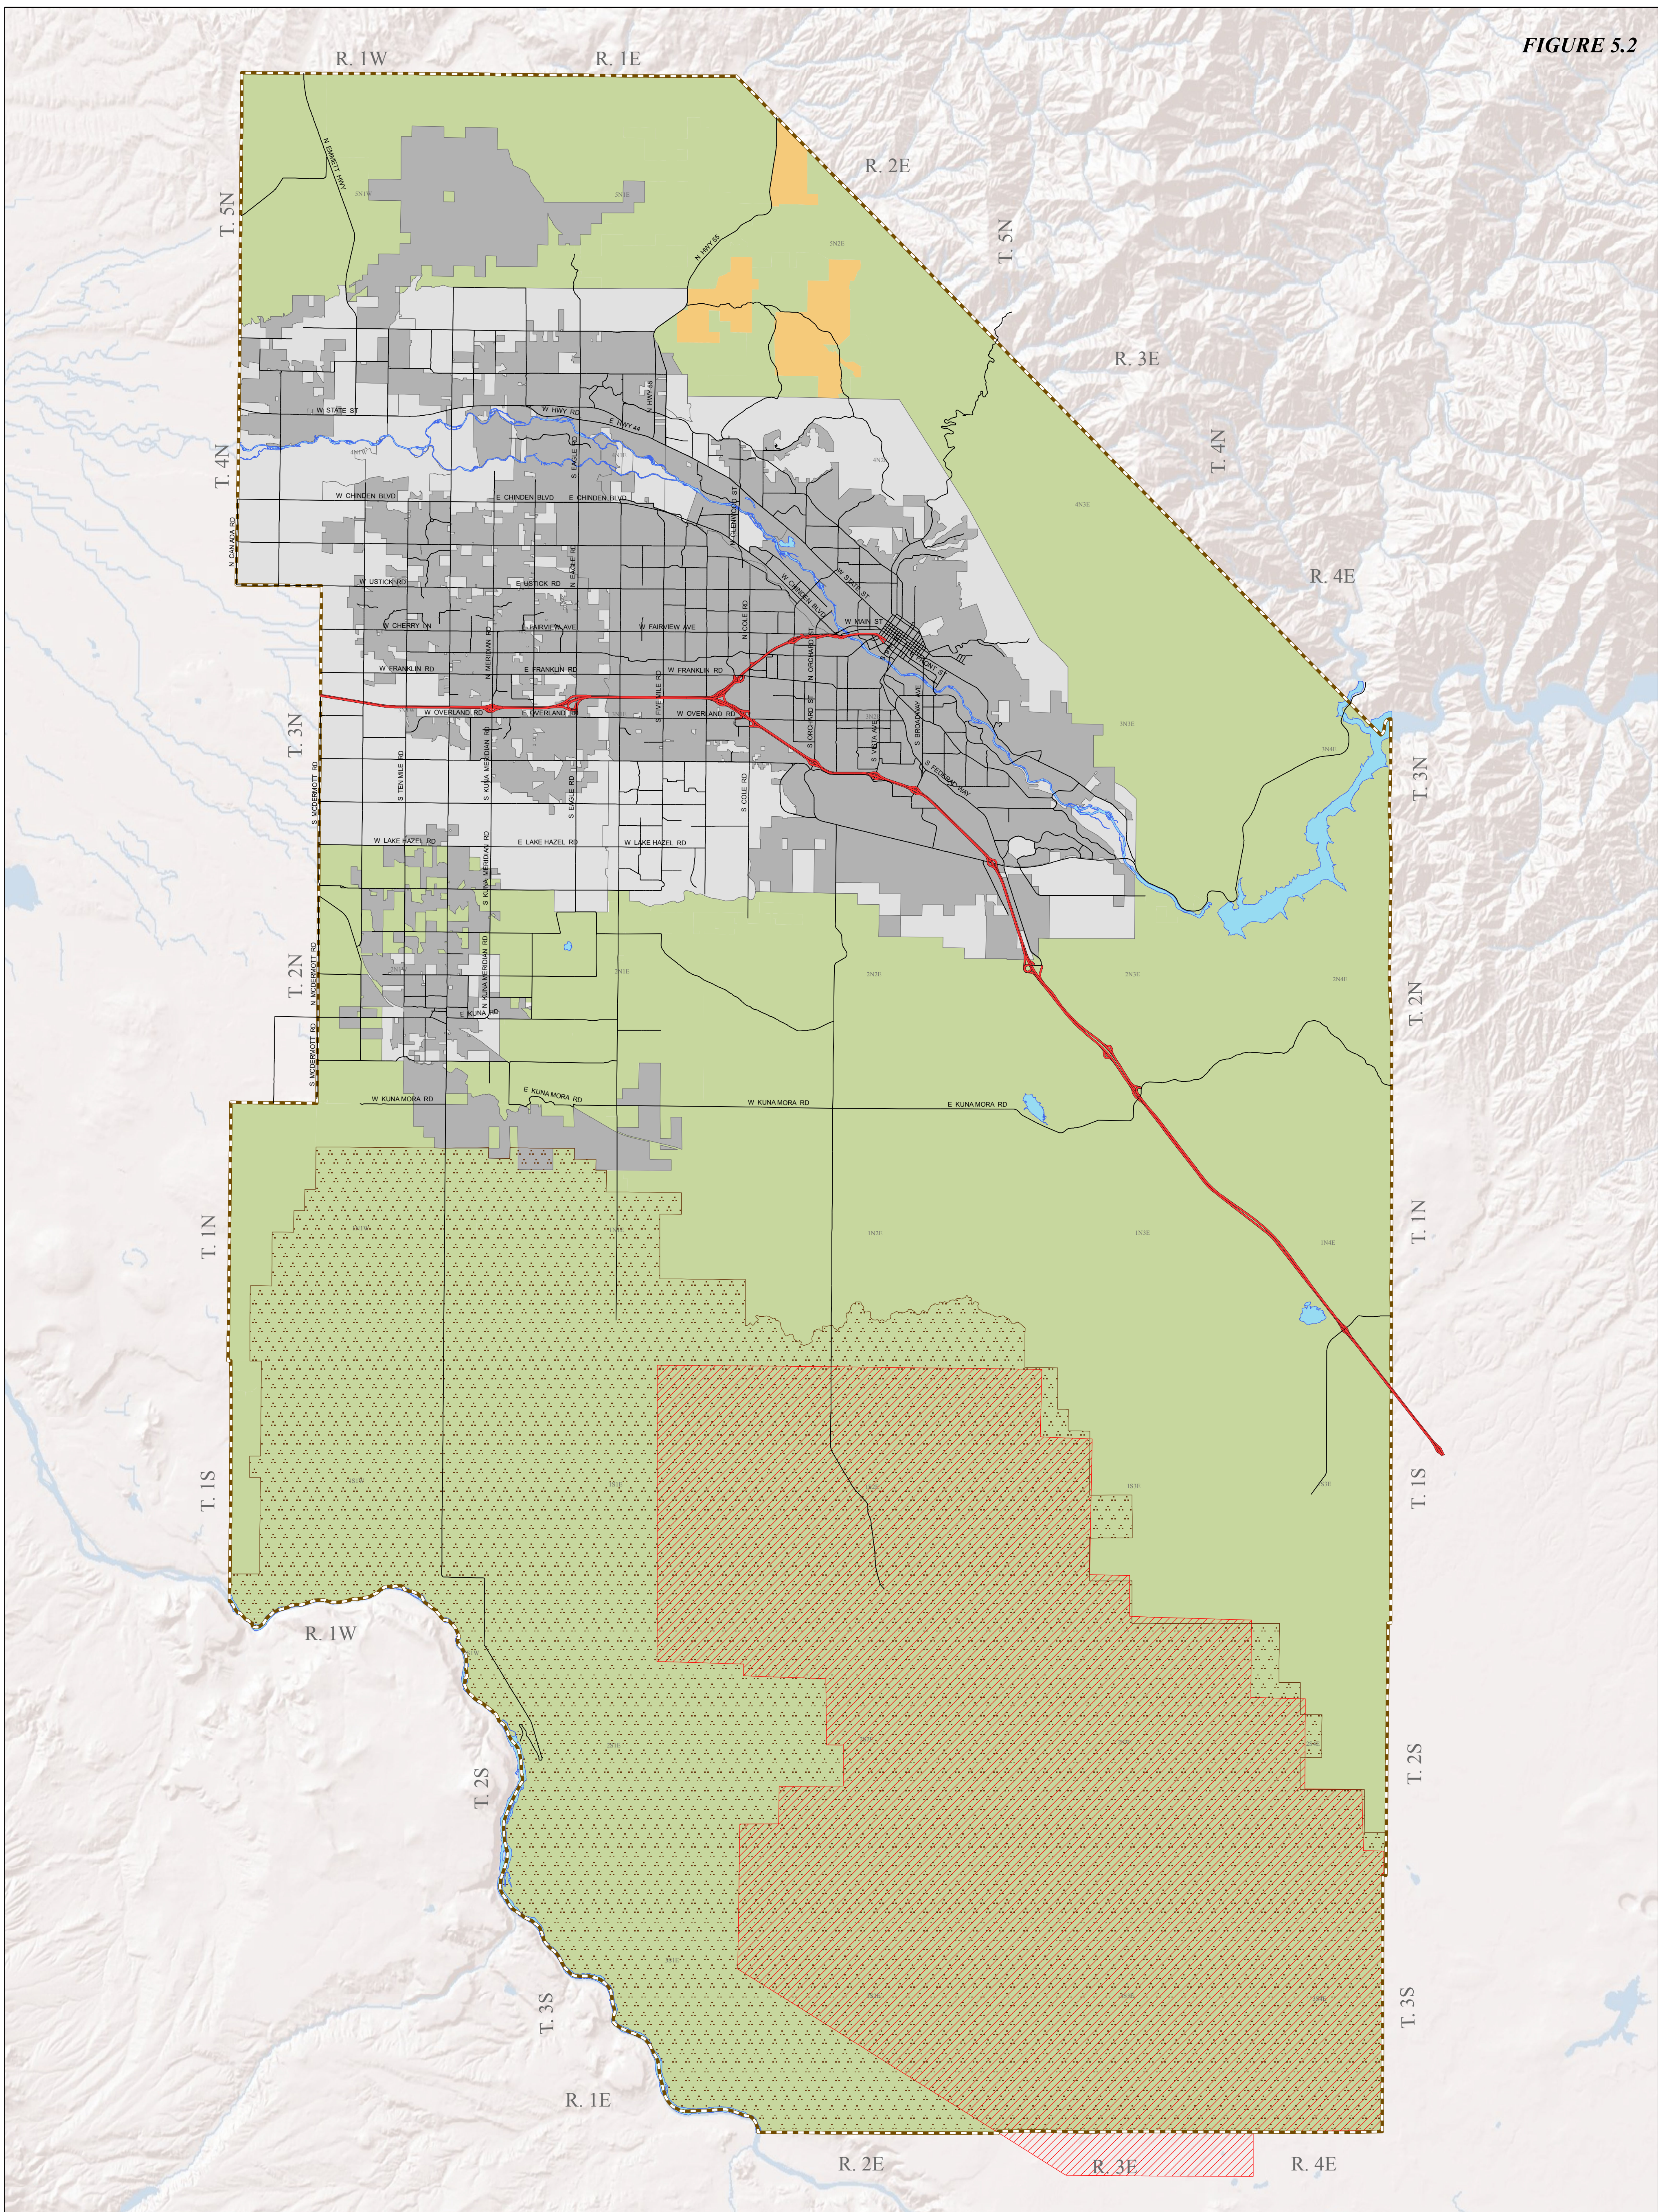

FIGURE 5.2

LEGEND

ROAD NETWORK	Ada County Boundary
Interstate	Water Features
Major Roads	Birds of Prey National Conservation Area
Railroad	Incorporated City Areas
FUTURE LAND USES	City Impact Areas
Rural	Planned Communities
Planned Communities	Orchard Training Area

**ADA COUNTY
COMPREHENSIVE PLAN
FUTURE LAND USE
APRIL 15, 2011**

This map is made in part from data prepared or compiled by Ada County. Ada County shall not be liable for inaccuracies or misuse of this map or data.

STATE OF IDAHO

0 1.25 2.5 5 Miles

Ada County Development Services
200 W. Front St.
Boise, ID 83702
Phone: (208) 287-7900

LOCATOR MAP