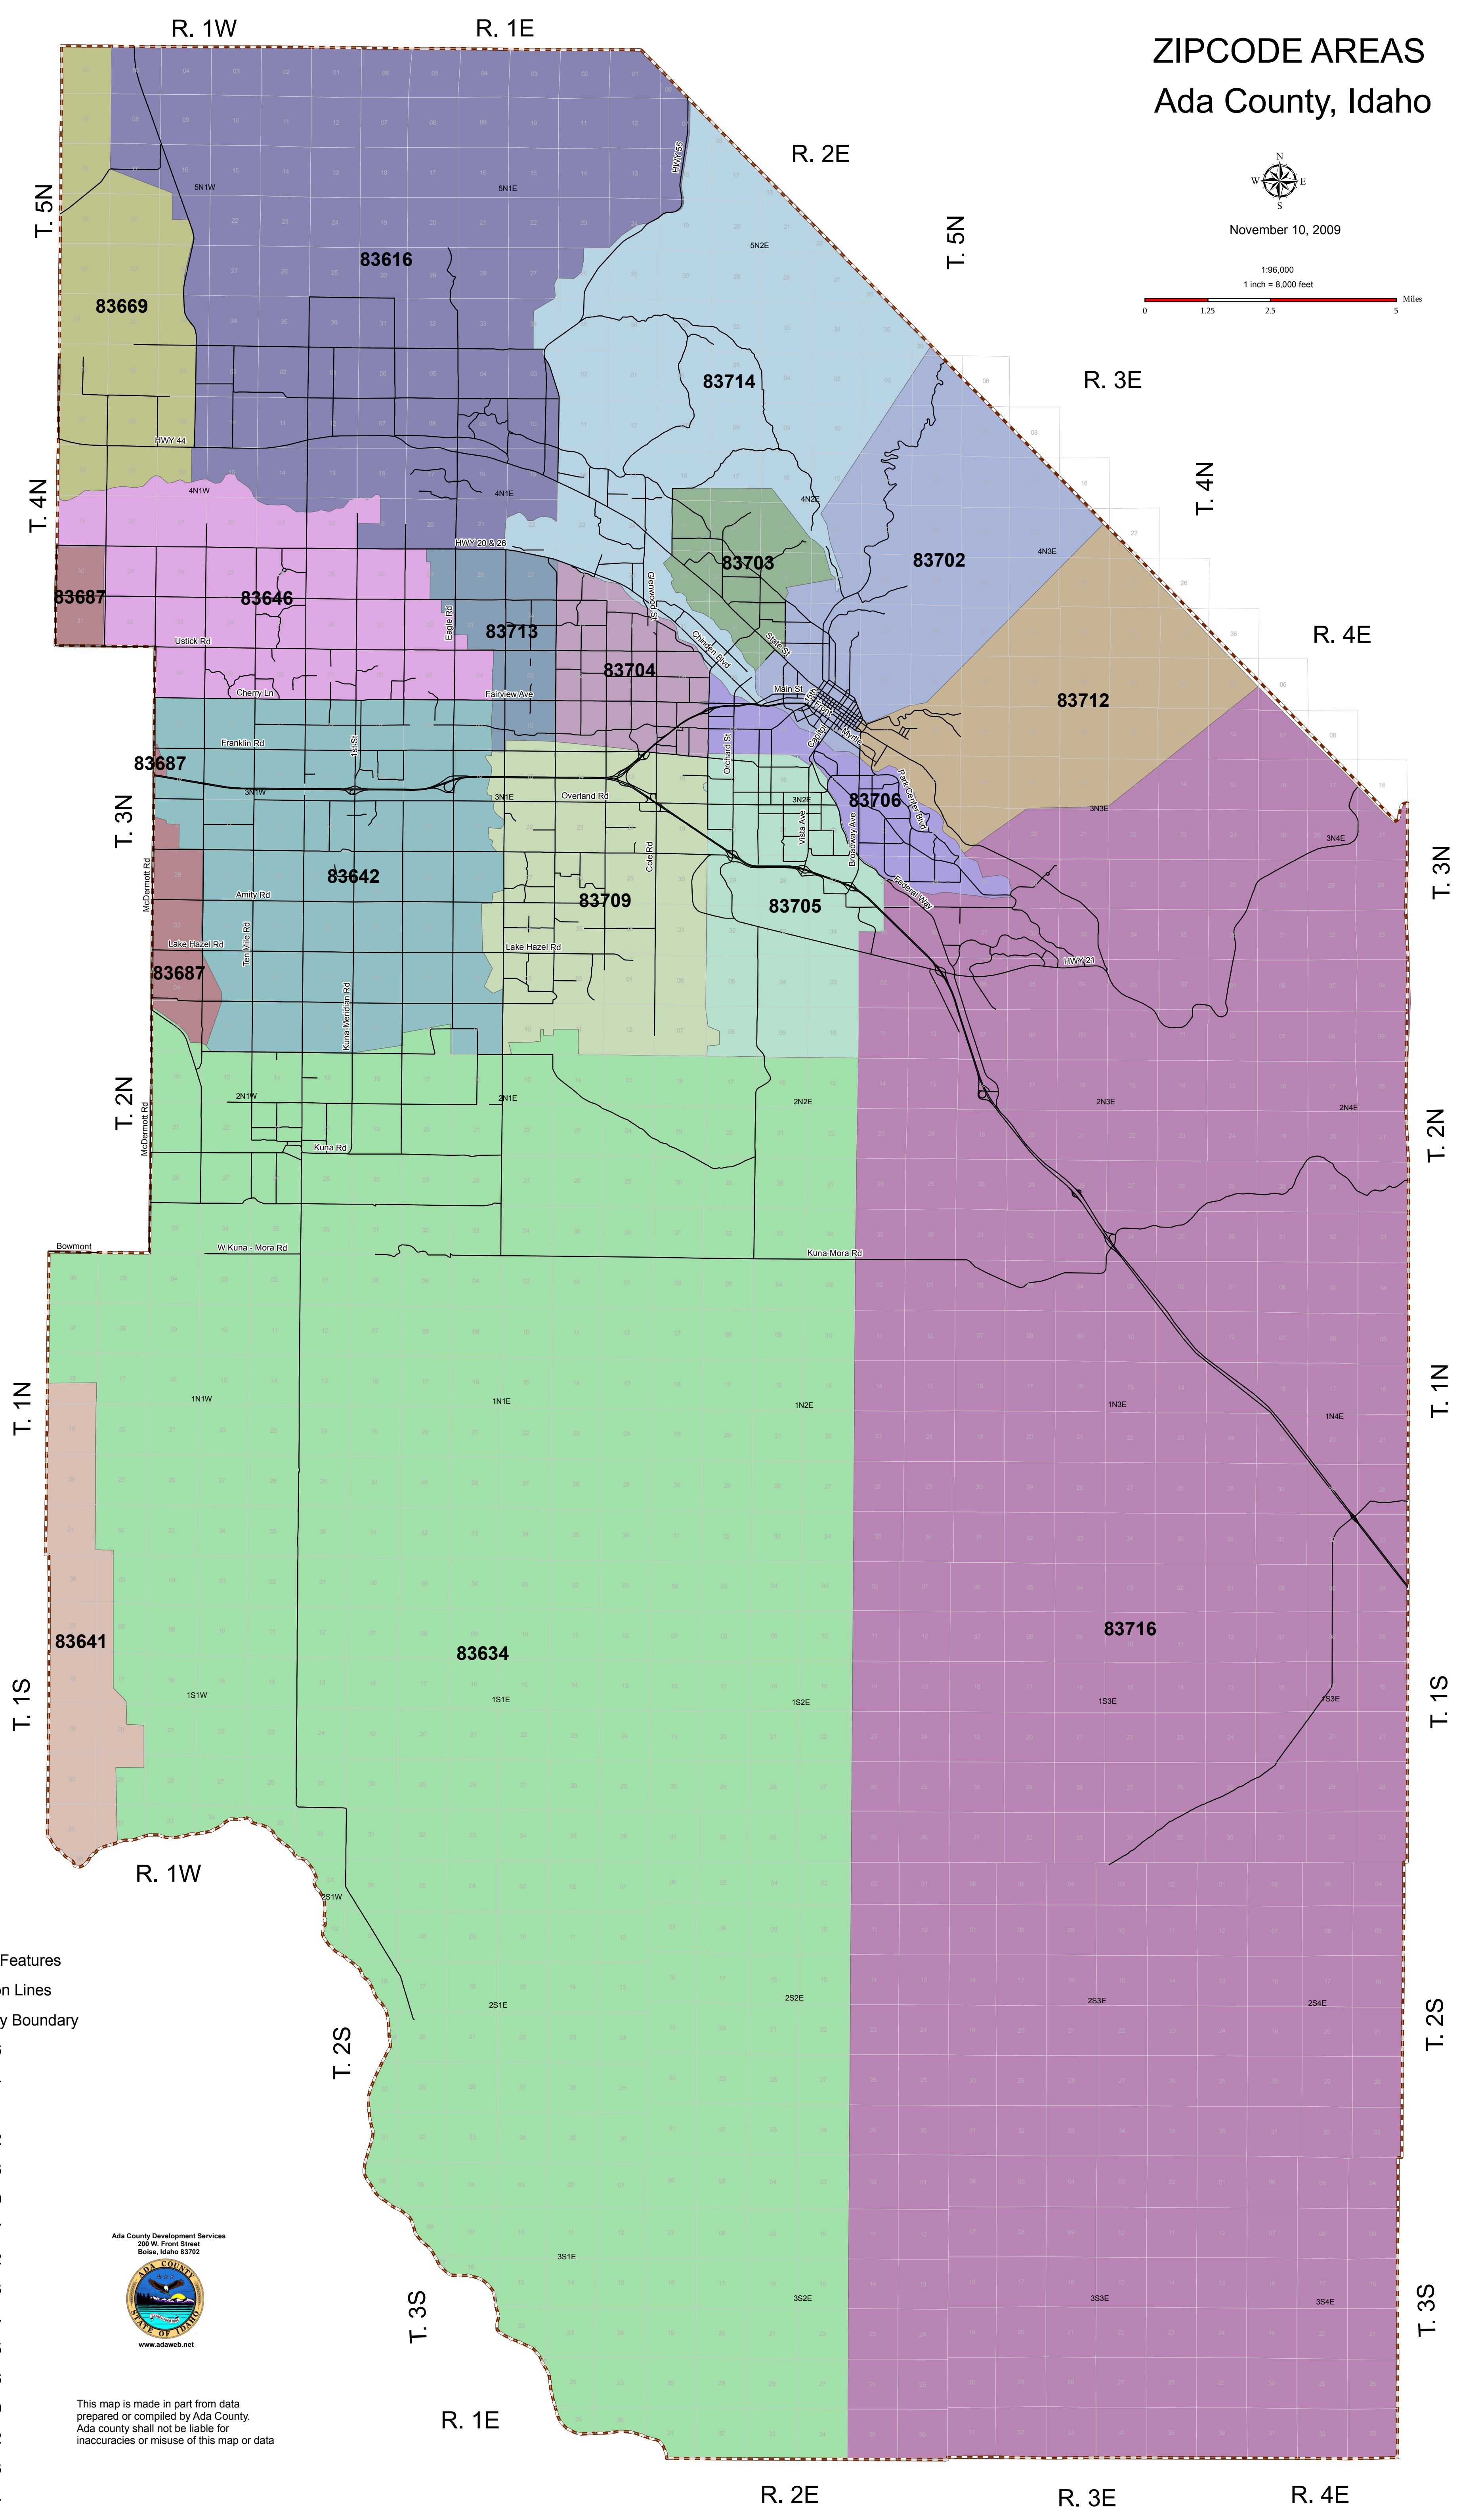

ZIPCODE AREAS Ada County, Idaho

November 10, 2009

Legend

- Road Features
- Section Lines
- ▭ County Boundary
- ▭ 83616
- ▭ 83634
- ▭ 83641
- ▭ 83642
- ▭ 83646
- ▭ 83669
- ▭ 83687
- ▭ 83702
- ▭ 83703
- ▭ 83704
- ▭ 83705
- ▭ 83706
- ▭ 83709
- ▭ 83712
- ▭ 83713
- ▭ 83714
- ▭ 83716

This map is made in part from data prepared or compiled by Ada County. Ada county shall not be liable for inaccuracies or misuse of this map or data