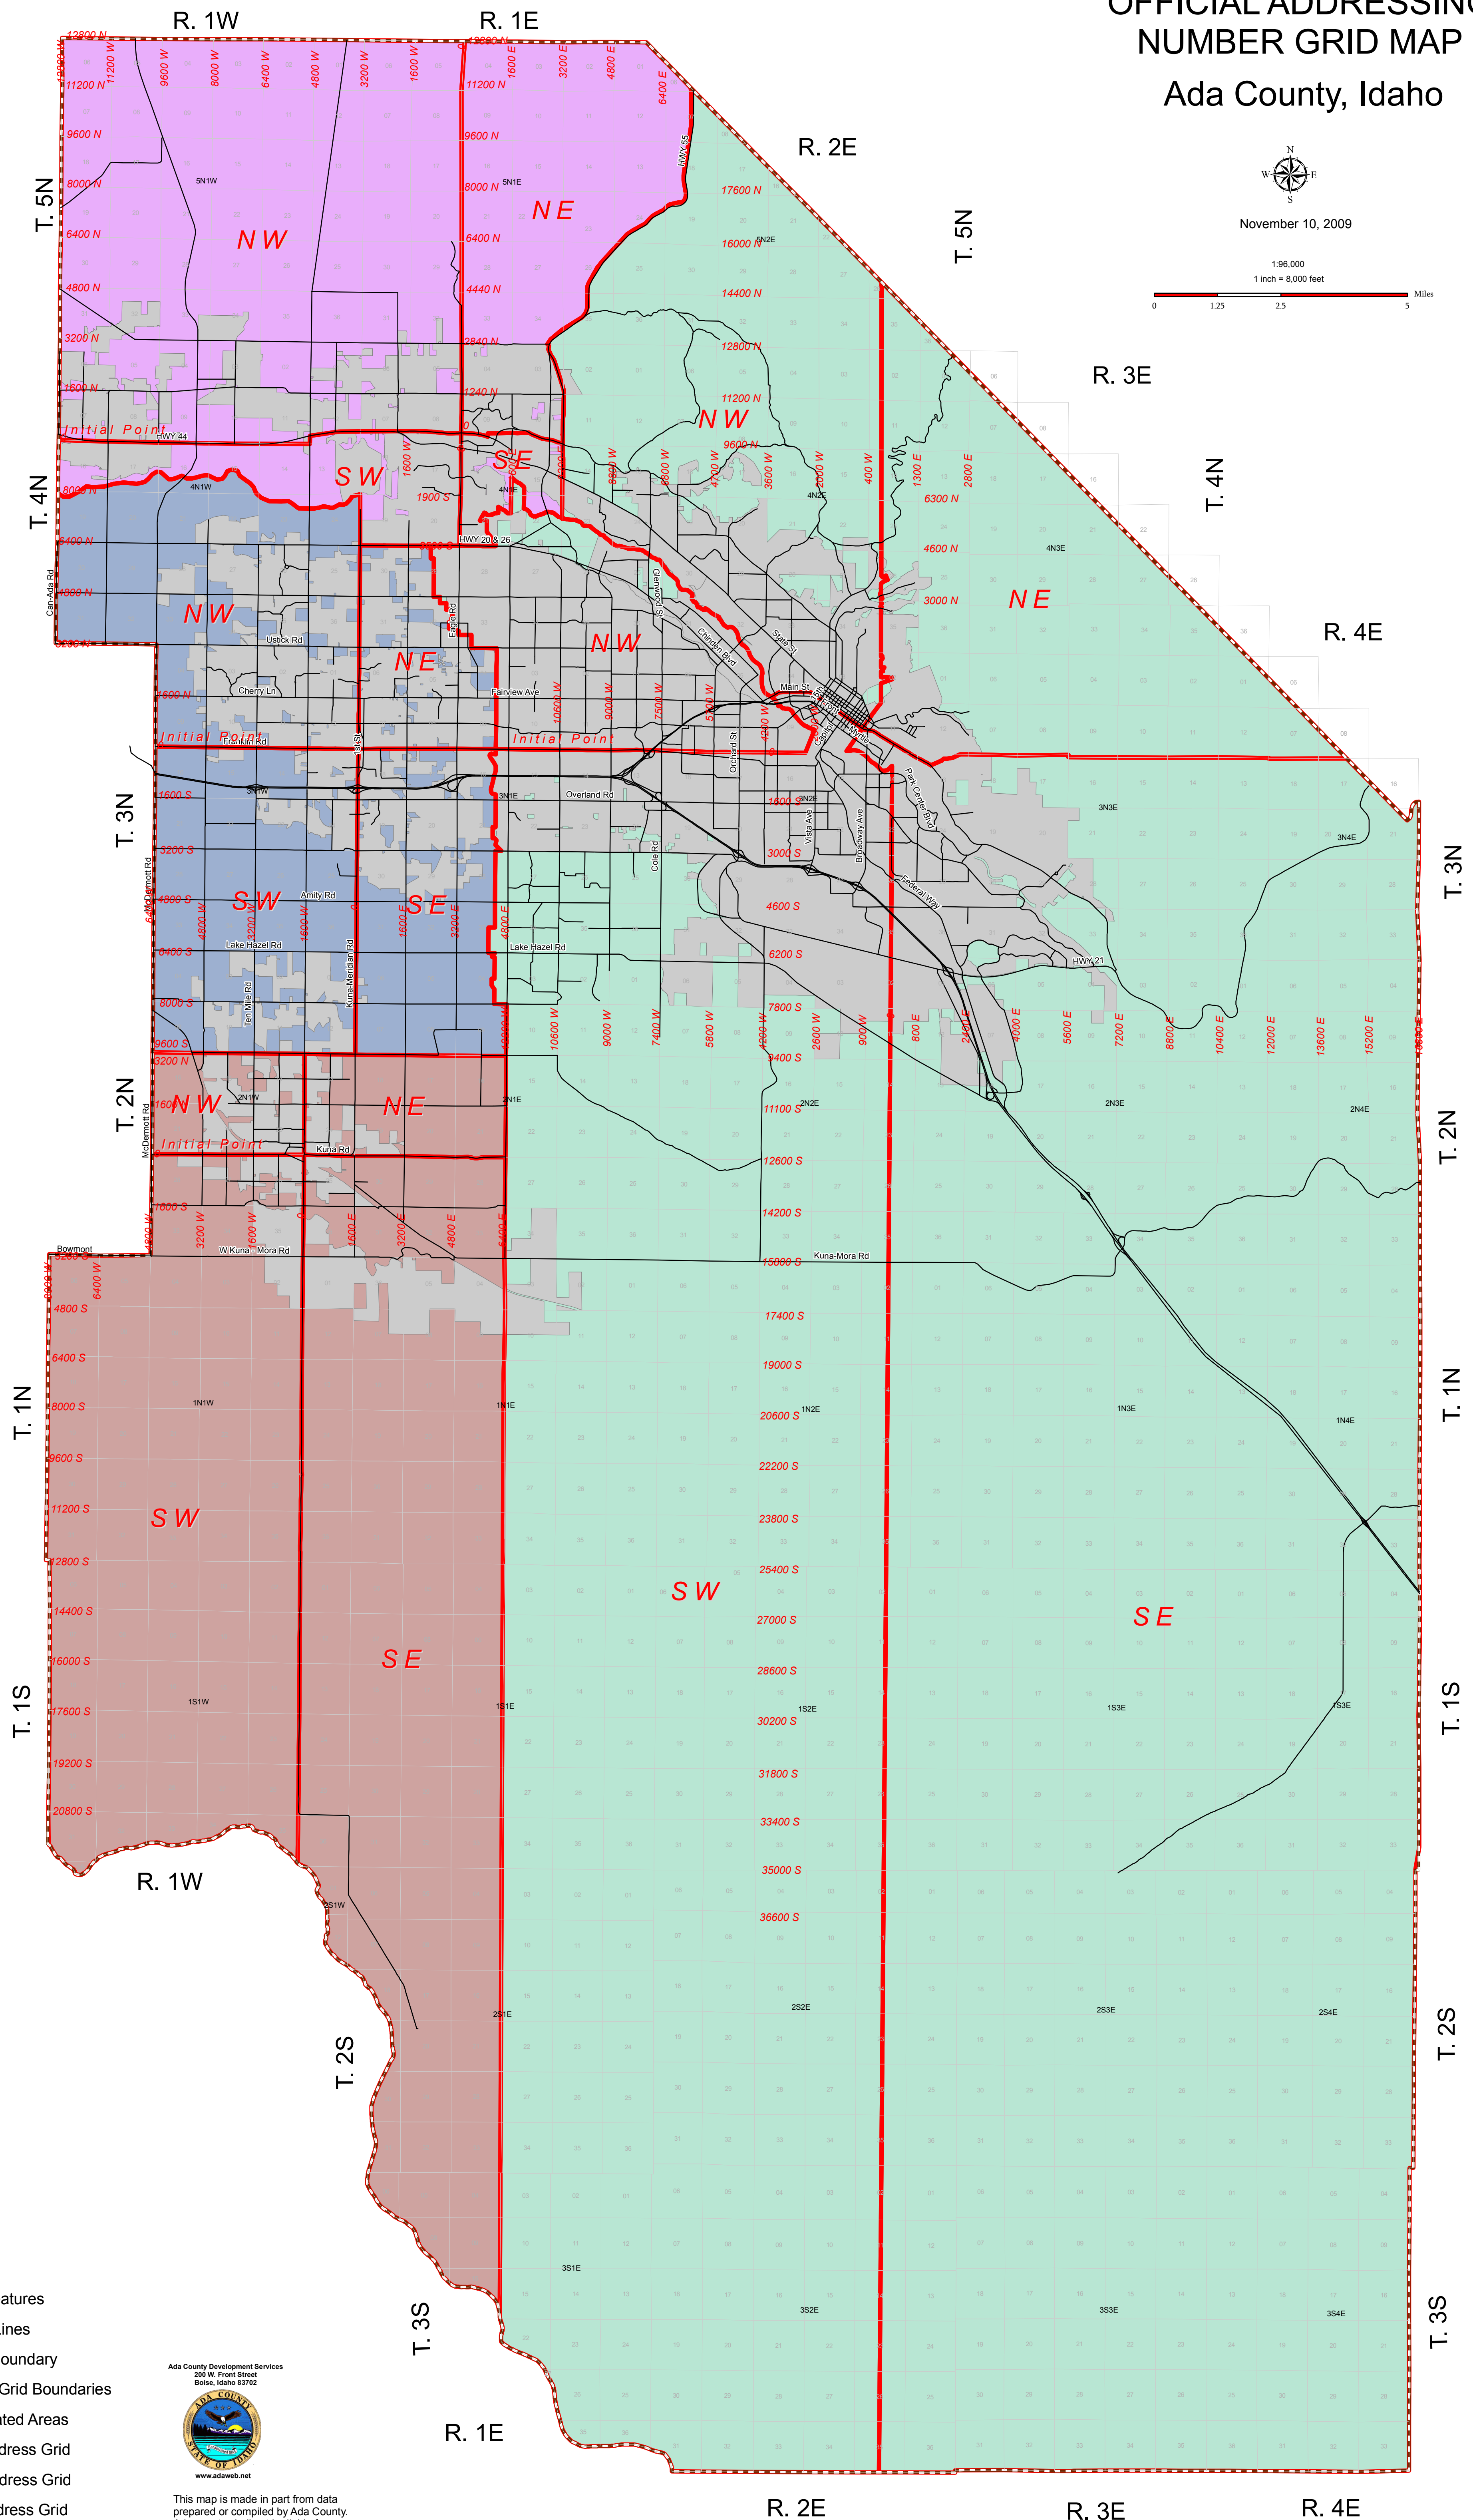

OFFICIAL ADDRESSING NUMBER GRID MAP Ada County, Idaho

November 10, 2009

Legend

- Street Features
- Section Lines
- County Boundary
- Address Grid Boundaries
- Incorporated Areas
- Boise Address Grid
- Eagle Address Grid
- Kuna Address Grid
- Meridian Address Grid

www.adaweb.net

This map is made in part from data prepared or compiled by Ada County. Ada county shall not be liable for inaccuracies or misuse of this map or data