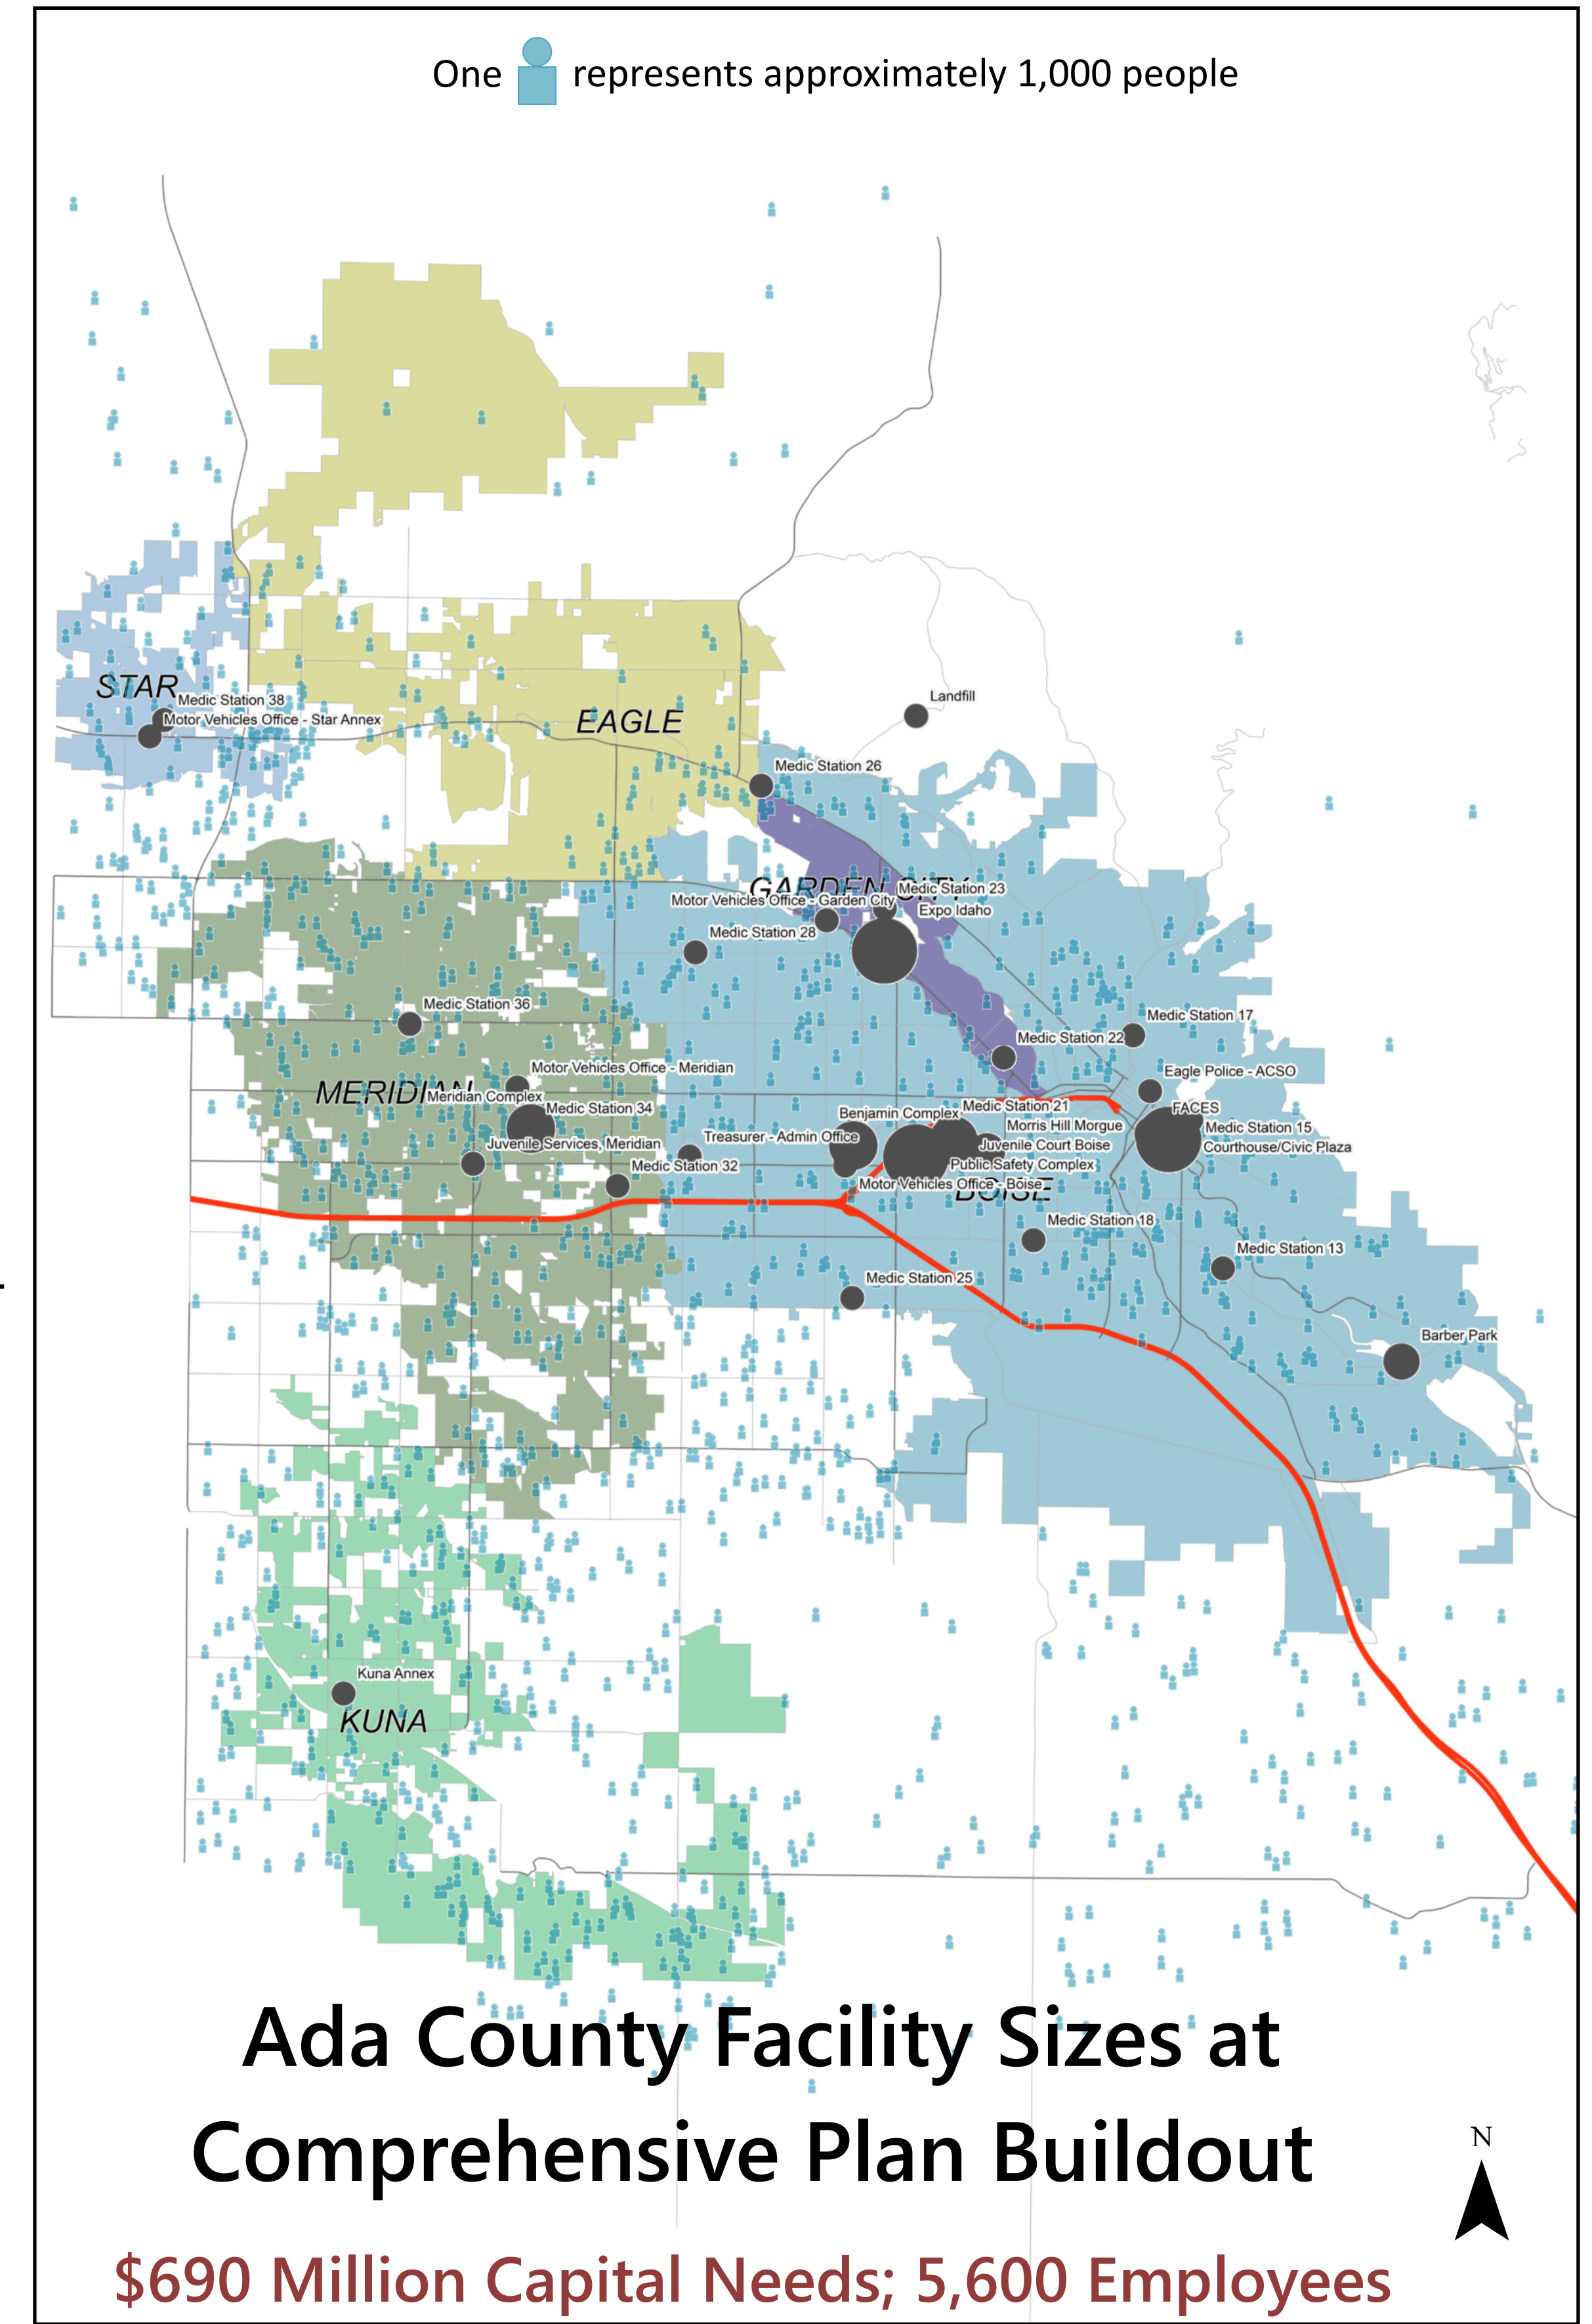

Ada County Service Portfolio and Capital Needs

Services Provided by Ada County

Services impacted by Growth

- 4th District Court and Jail
- 911 Dispatch
- EXPO Idaho
- County Prosecutor and Defender
- Juvenile Court and Detention
- Faces of Hope Victim Center
- Elections
- Coroner
- Clerk/Assessor
- Landfill

Service impacted by Growth and Location

- Drivers Licensing
- Sheriff Patrols
- Emergency Medical Services
- Juvenile Services
- Trial and Family Court Services
- Motor Vehicle Registration
- Weed, Pest, and Mosquito Abatement
- Parks and Waterways

Facility Size (Square Feet) ● Less than 10,000 ● 10,000 - 50,000 ● 50,001 - 100,000 ● +100,000