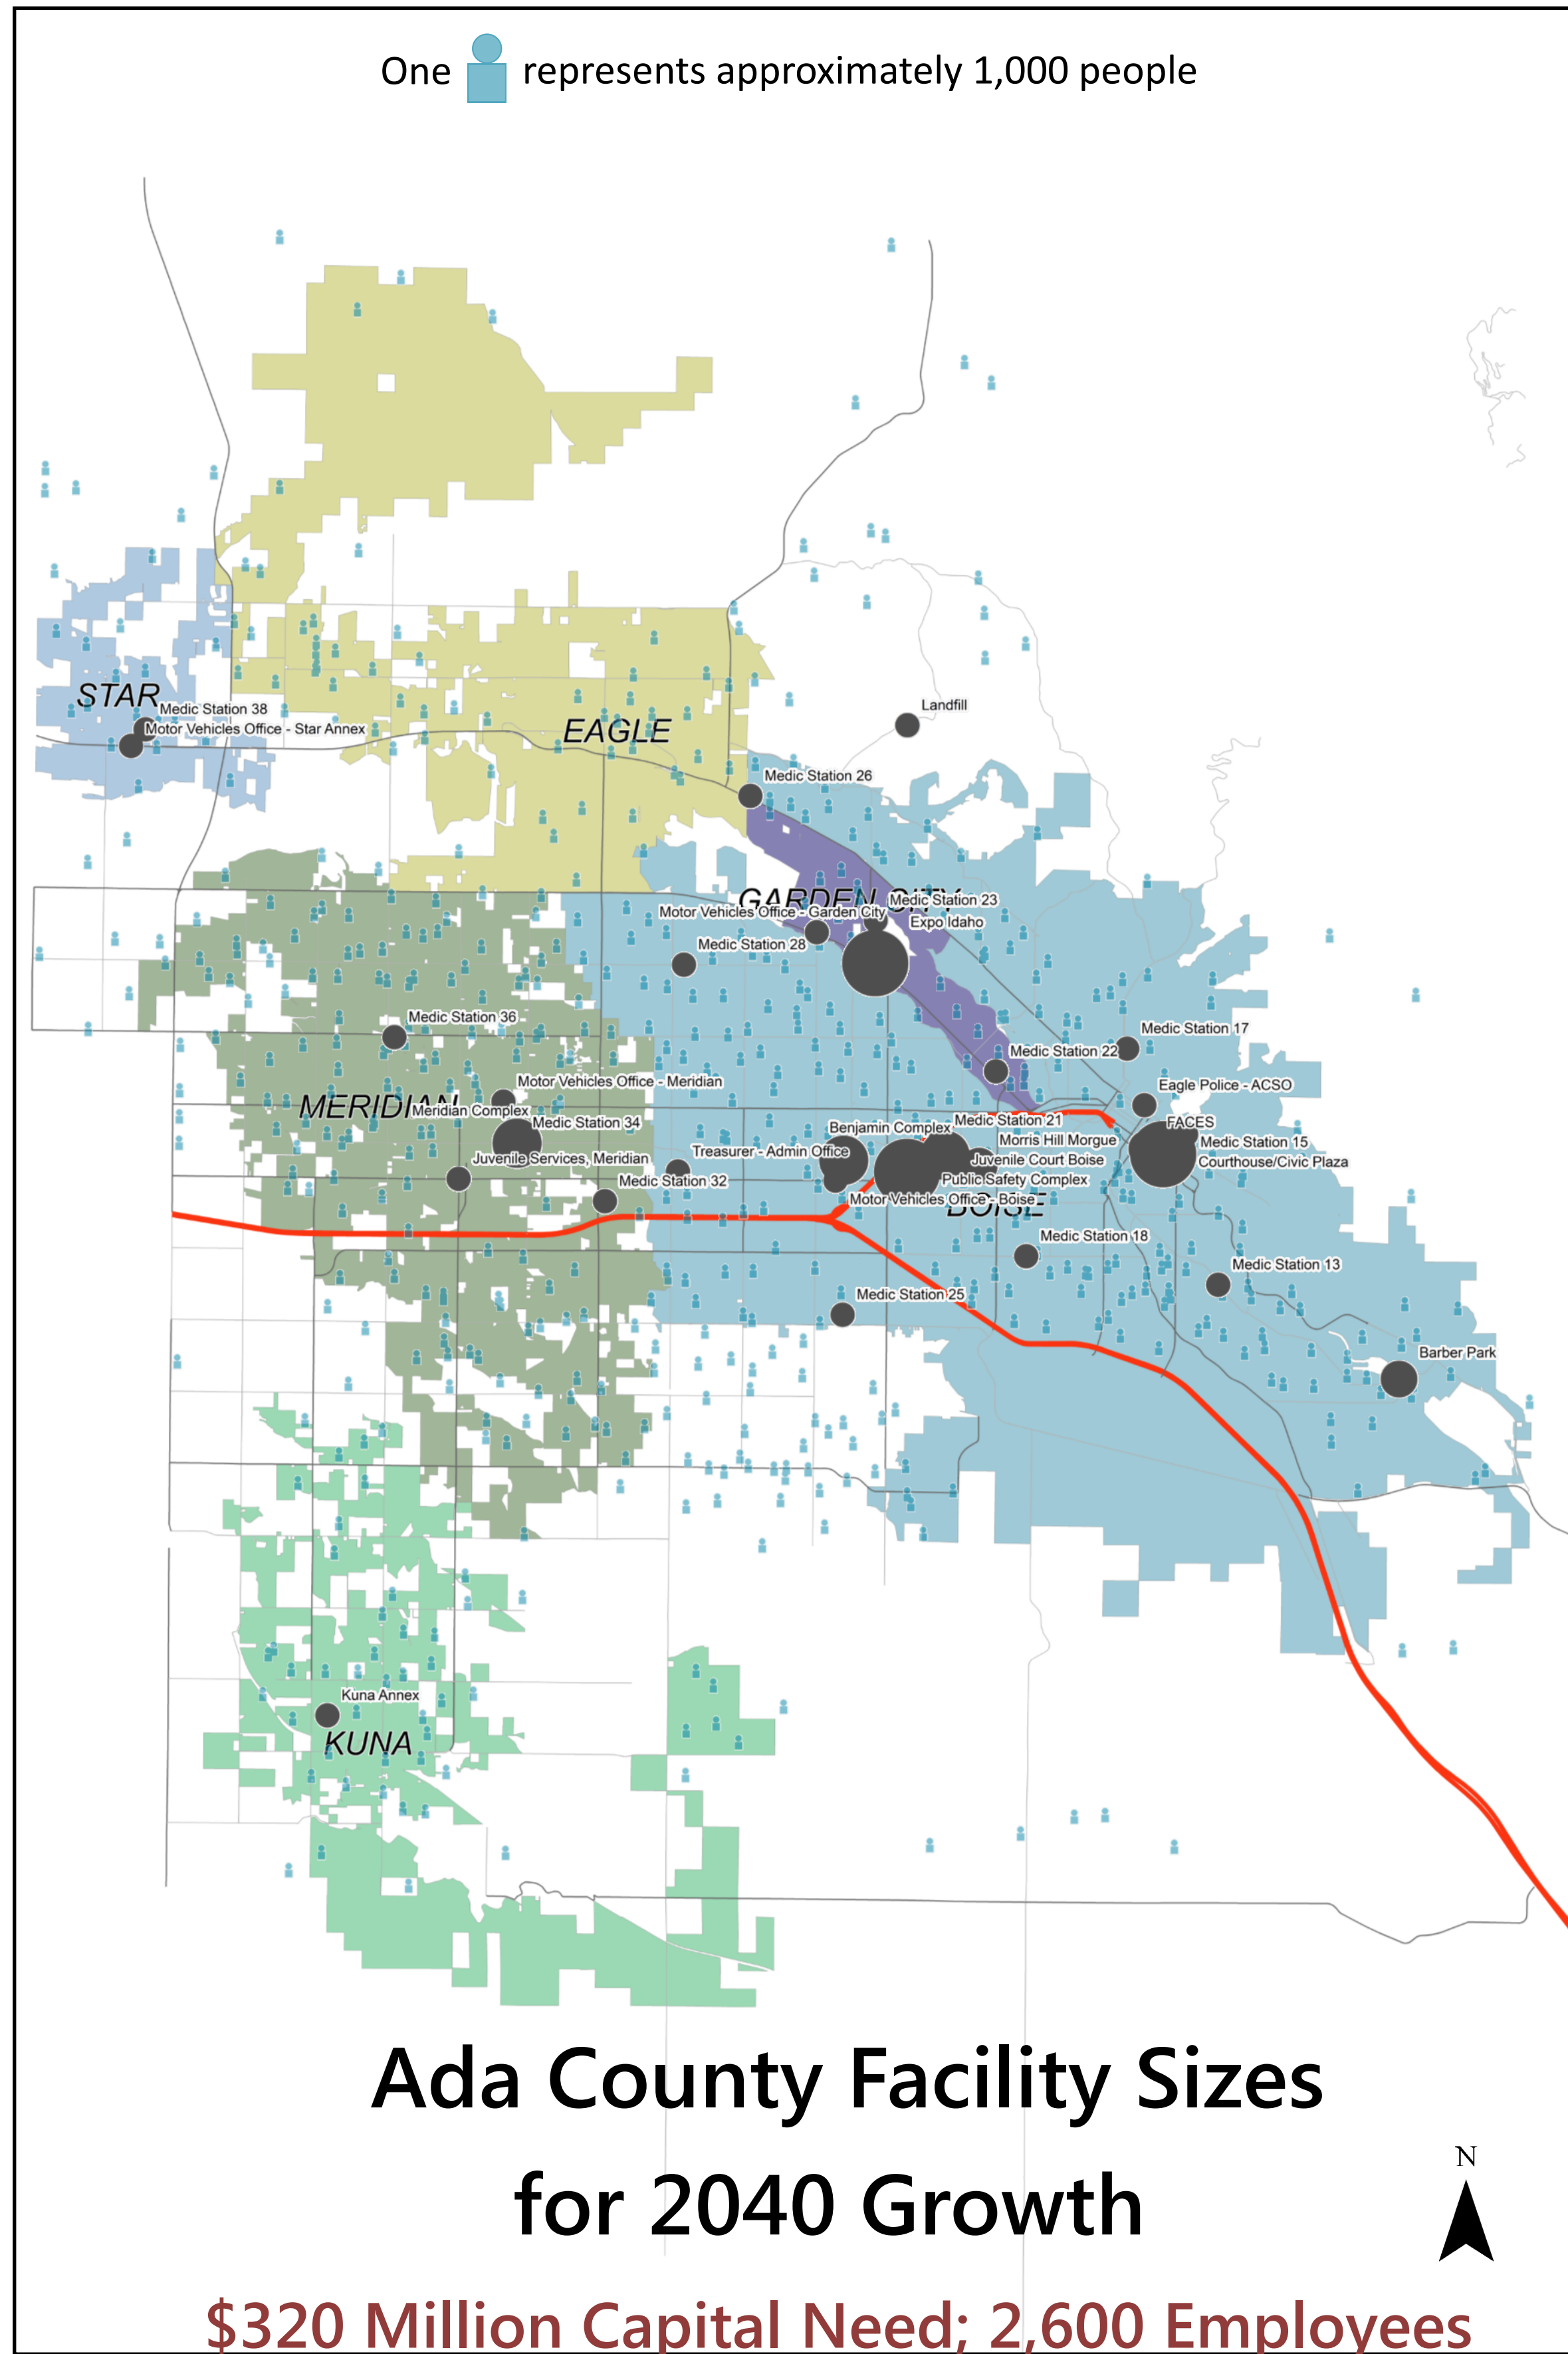

Ada County Service Portfolio and Capital Needs

Services Provided by Ada County

Services impacted by Growth

- 4th District Court and Jail
- 911 Dispatch
- EXPO Idaho
- County Prosecutor and Defender
- Juvenile Court and Detention
- Faces of Hope Victim Center
- Elections
- Coroner
- Clerk/Assessor
- Landfill

Service impacted by Growth and Location

- Drivers Licensing
- Sheriff Patrols
- Emergency Medical Services
- Juvenile Services
- Trial and Family Court Services
- Motor Vehicle Registration
- Weed, Pest, and Mosquito Abatement
- Parks and Waterways

Facility Size (Square Feet) ● Less than 10,000 ● 10,000 - 50,000 ● 50,001 - 100,000 ● +100,000